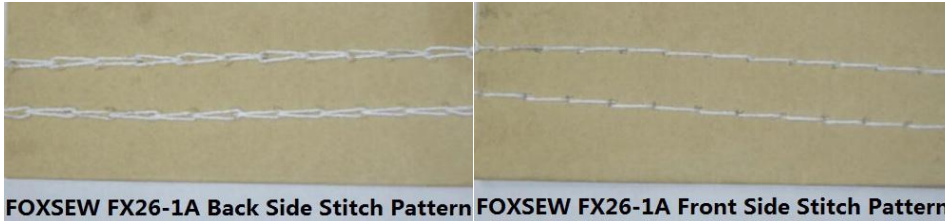

TAIZHOU FOXSEW SEWING MACHINE CO.,LTD

Add: Jiaojiang Economic Development Zone, Taizhou, Zhejiang, China - 318000

Tel: 0086-576-88203637 Fax: 0086-576-88203752

Web: www.foxsew.com E-mail: sales@foxsew.com

Specifications: