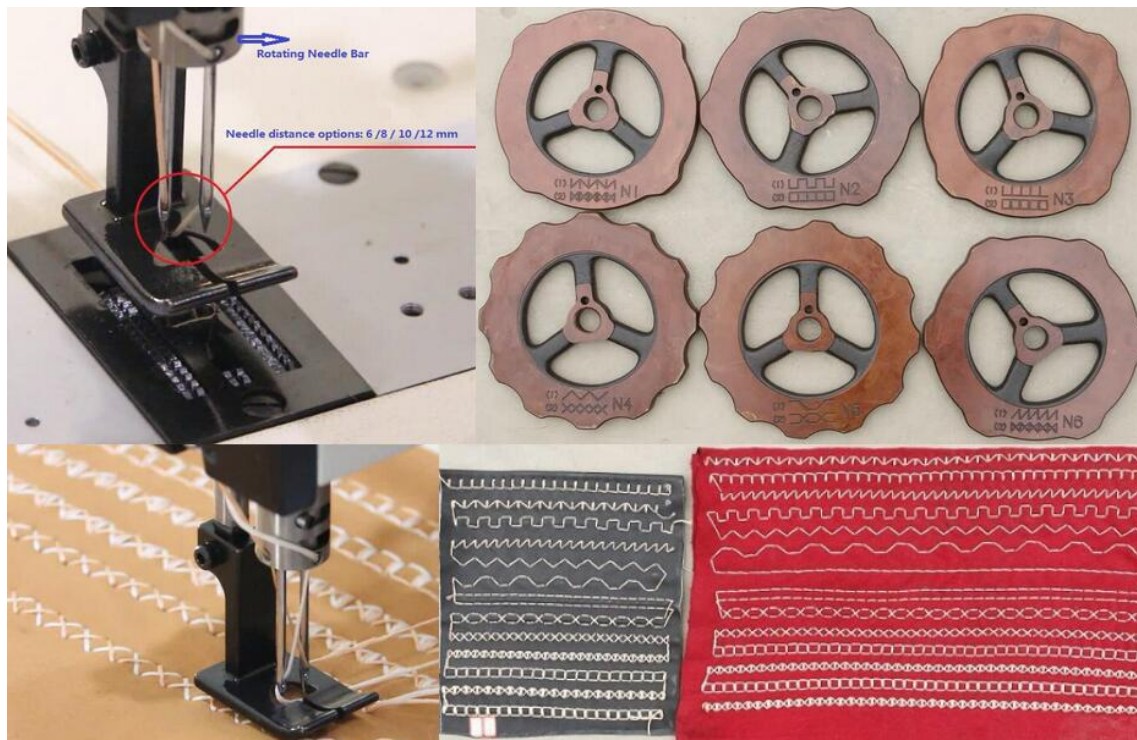

Features: The new design could realize zigzag sewing machine at many points. It adopts semi-rotate large oscillating shuttle, which could reduce the times of changing bobbin and realize sewing for thick thread. Thick material and decorating sewing. It is suitable for zigzag sewing, both cut sewing and decorating sewing of sofa, cushion shoes, and leather products.