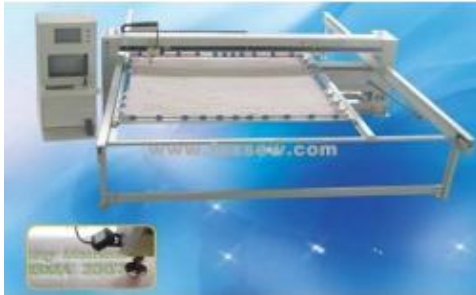

### Single Head Computerized Quilting Machine

Product Name: Single Head Computerized Quilting Machine

Model NO.: FX6-2, Origin: Zhejiang,China, Packing: Wooden Case

Brand Name: FOXSEW

FOXSEW Single Head Computerized Quilting Machine